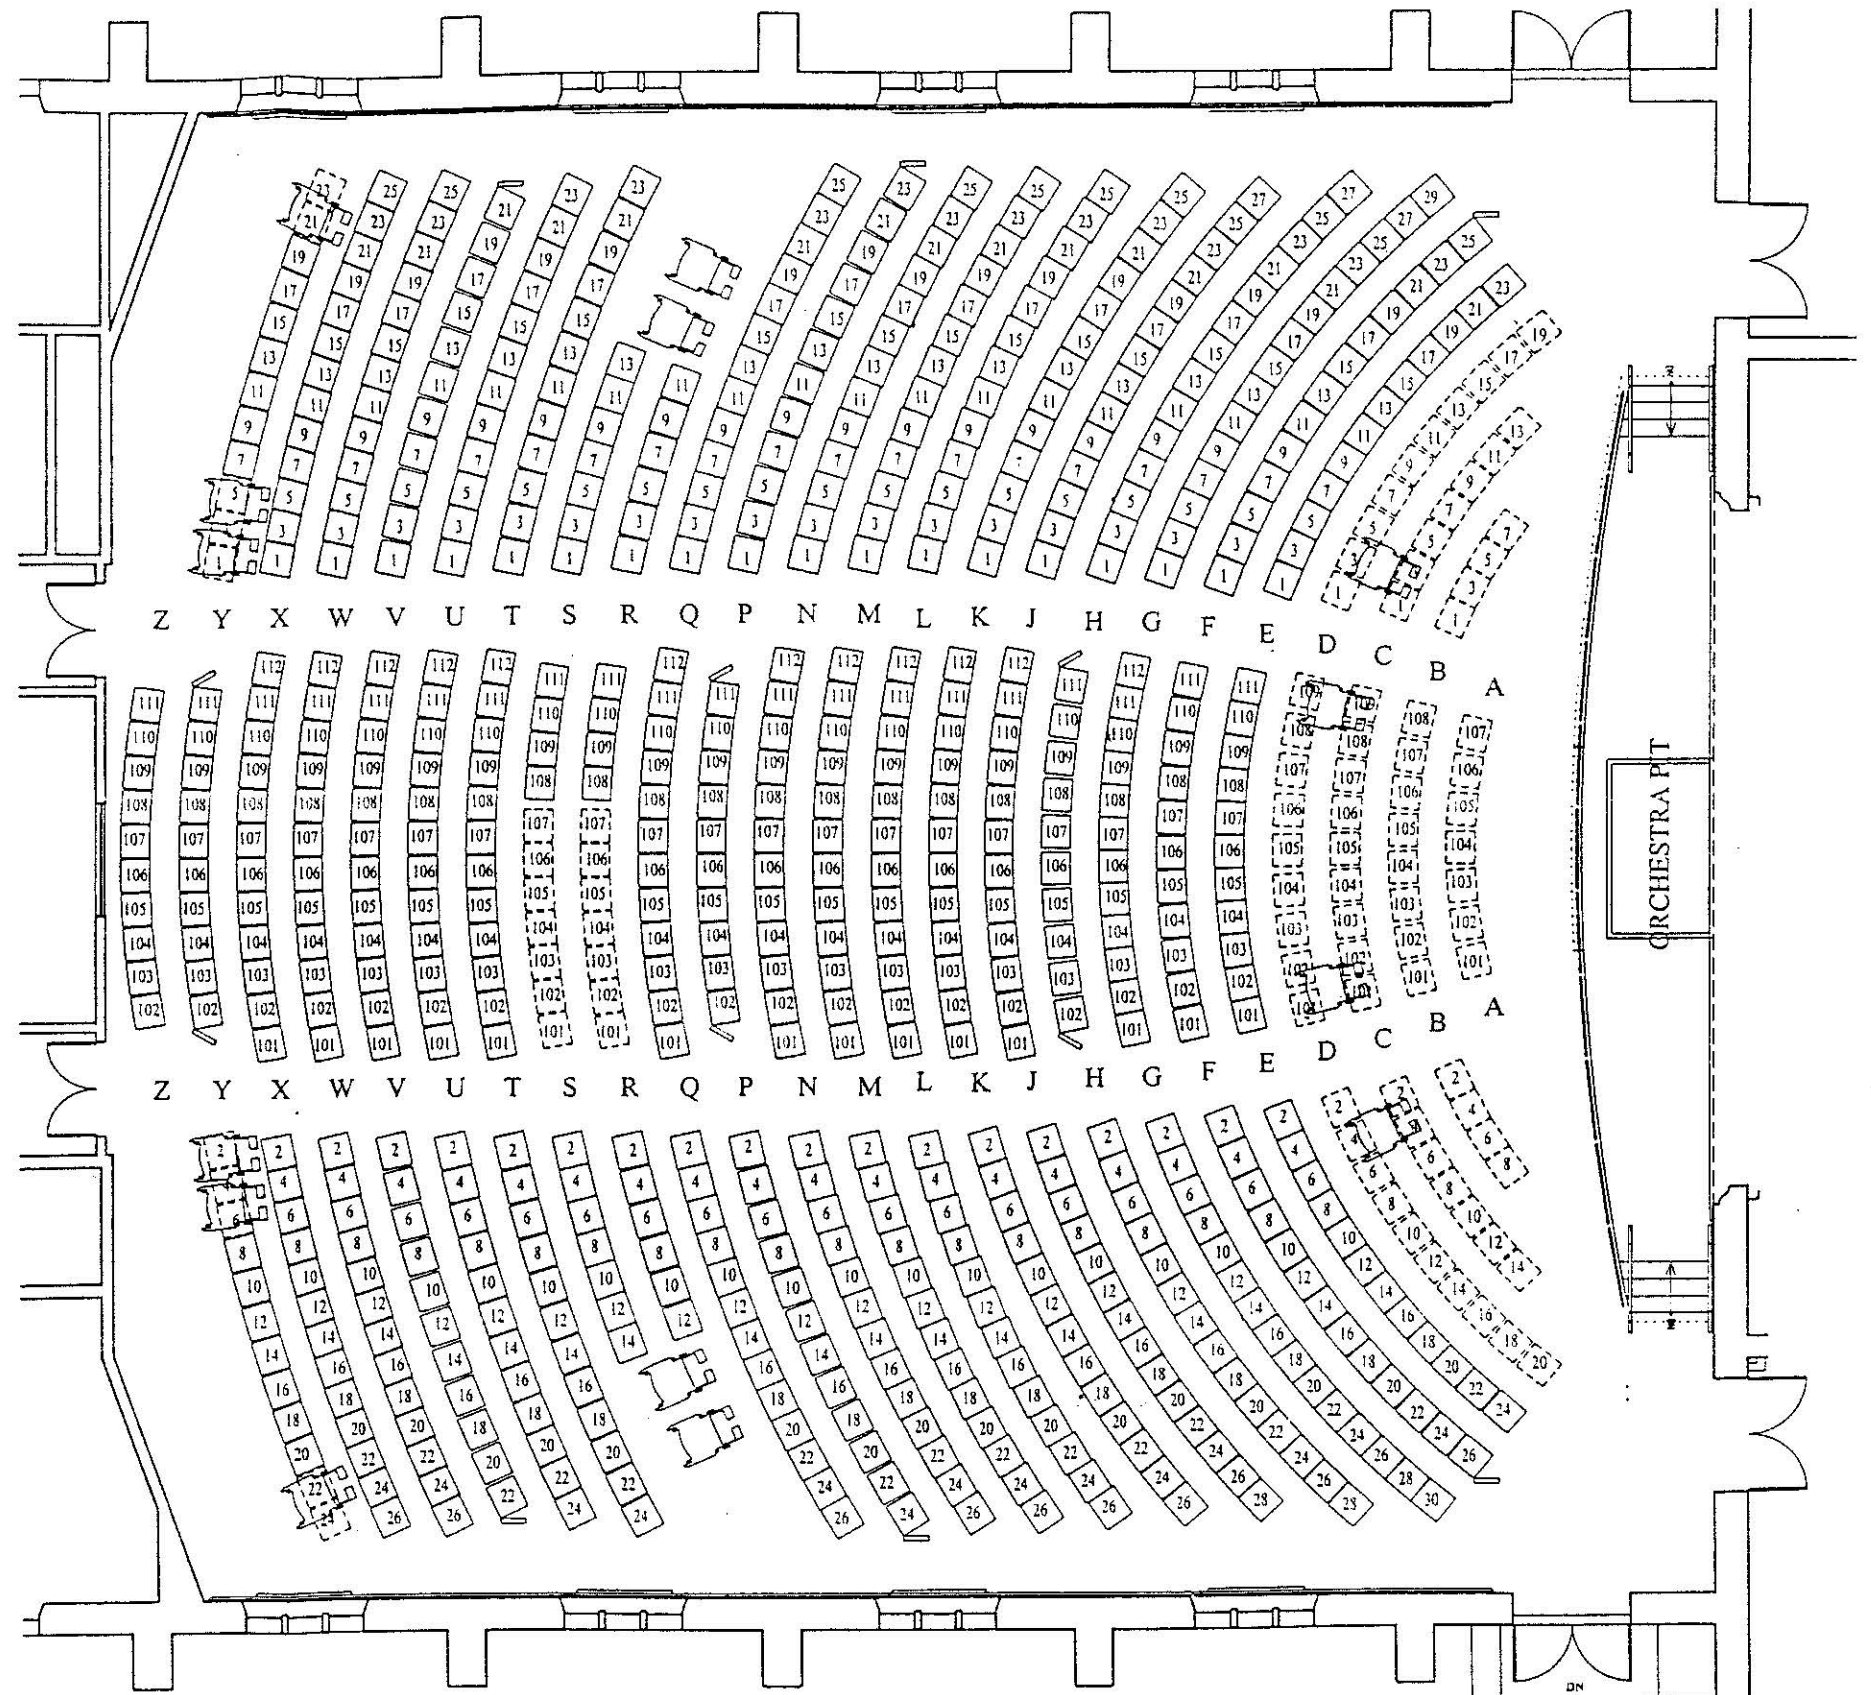

EMILIE K. ASPLUNDH AUDITORIUM WEST CHESTER UNIVERSITY

BALCONY LEVEL

ORCHESTRA LEVEL