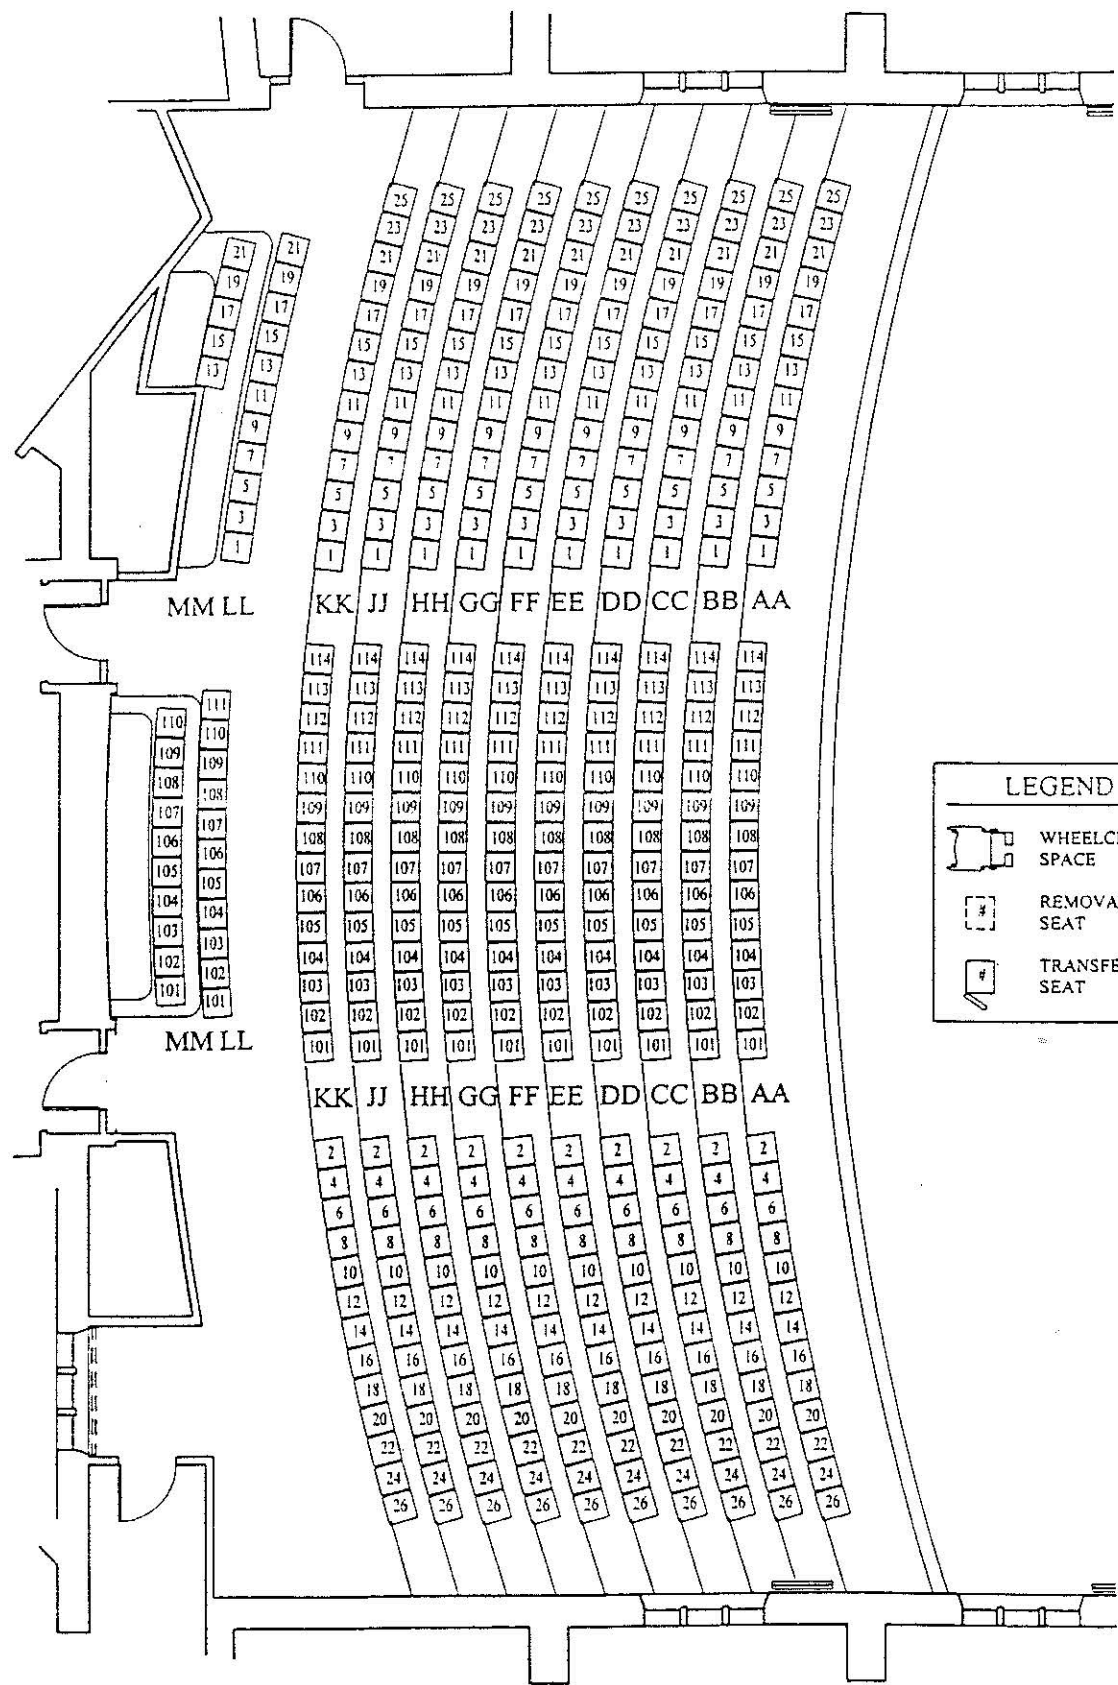

EMILIE K. ASPLUNDH AUDITORIUM WEST CHESTER UNIVERSITY

BALCONY LEVEL

ORCHESTRA LEVEL