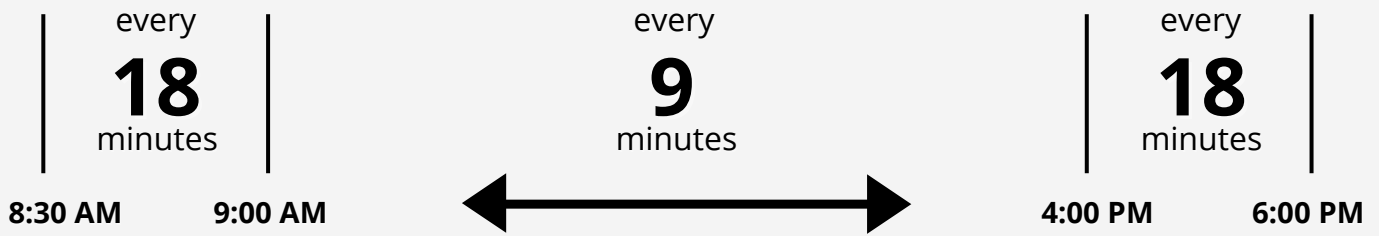

WCU Shuttles

Green Route

 *Monday-Thursday: 8:30 AM - 6:00 PM*
Friday: 8:30 AM - 4:00 PM

WEEKDAY SERVICE FREQUENCY

WEEKDAYS NORTHBOUND		
HSC	Commonwealth Hall	Church Street
8:39 AM	8:43	8:46
8:57	9:01	9:04
THEN EVERY 9 MINUTES UNTIL		
3:51 PM	3:55	3:58
4:09	4:1	4:16
4:27	4:31	4:34
4:45	4:49	4:52
5:03	5:07	5:10
5:21	5:25	5:28
5:39	5:43	5:46
M-TH SERVICE ENDS AT 6 PM FRI SERVICE ENDS AT 4 PM		

WEEKDAYS SOUTHBOUND		
Church Street	Wayne Hall	HSC
8:30 AM	8:32	8:37
8:49	8:51	8:55
9:07	9:09	9:13
THEN EVERY 9 MINUTES UNTIL		
4:01 PM	4:03	4:07
4:19	4:21	4:25
4:37	4:39	4:43
4:55	4:57	5:01
5:13	5:15	5:19
5:31	5:33	5:37
5:49	5:51	5:55
M-TH SERVICE ENDS AT 6 PM FRI SERVICE ENDS AT 4 PM		