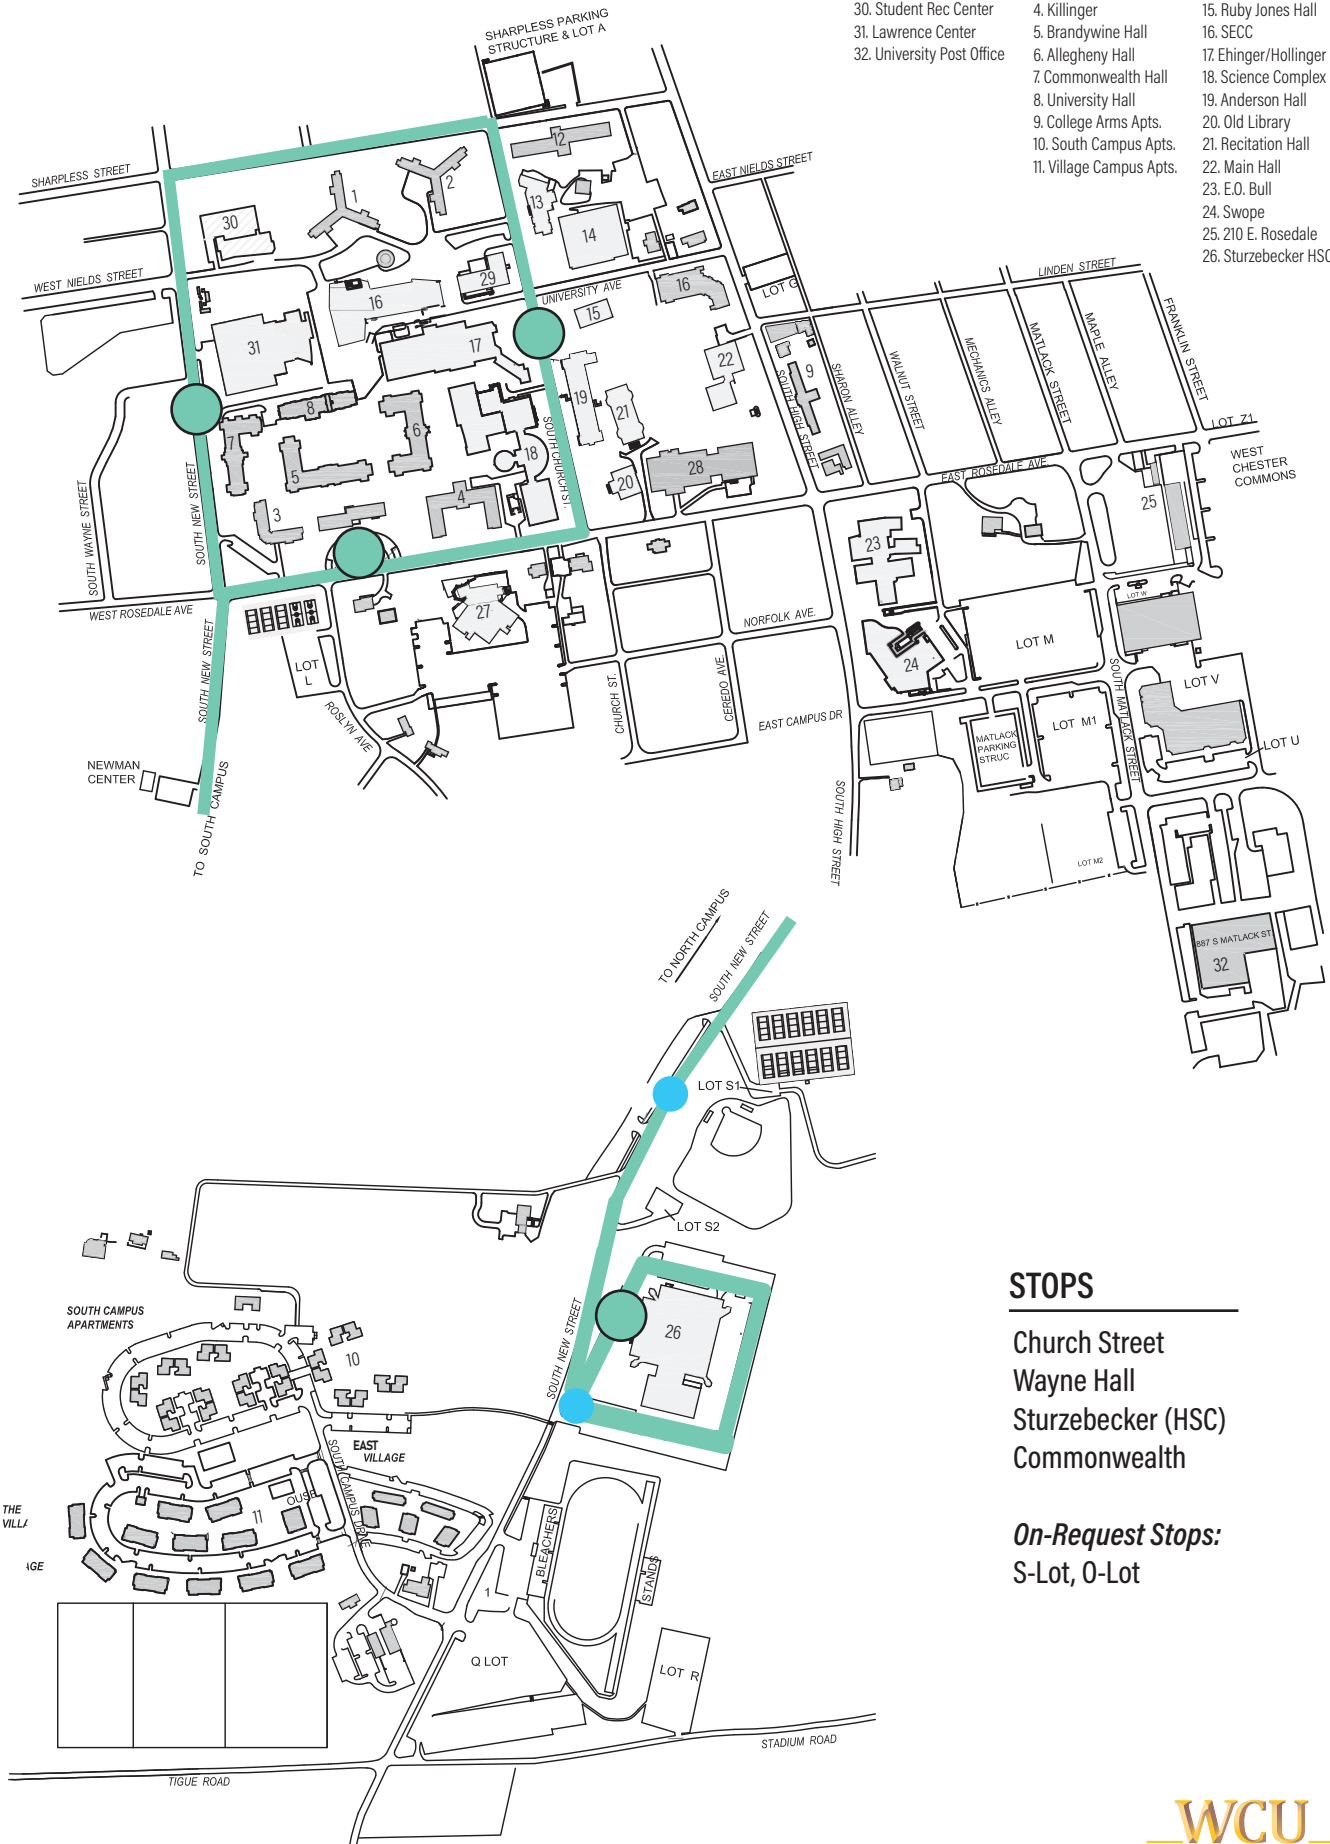

WCU Shuttles

Green Route

 *Monday-Thursday: 8:30 AM - 6:00 PM*
Friday: 8:30 AM - 4:00 PM

WEEKDAY SERVICE FREQUENCY

WEEKDAYS NORTHBOUND		
HSC	Commonwealth Hall	Church Street
8:39 AM	8:43	8:46
8:57	9:01	9:04
THEN EVERY 9 MINUTES UNTIL		
3:51 PM	3:55	3:58
4:09	4:1	4:16
4:27	4:31	4:34
4:45	4:49	4:52
5:03	5:07	5:10
5:21	5:25	5:28
5:39	5:43	5:46
M-TH SERVICE ENDS AT 6 PM FRI SERVICE ENDS AT 4 PM		

GREEN ROUTE

NORTH CAMPUS

SOUTH CAMPUS

- STUDENT SERVICES**
- 27. Sykes Student Union
 - 28. FHG Library
 - 29. Peoples
 - 30. Student Rec Center
 - 31. Lawrence Center
 - 32. University Post Office

- STUDENT HOUSING**
- 1. Tyson
 - 2. Goshen
 - 3. Schmidt
 - 4. Killinger
 - 5. Brandywine Hall
 - 6. Allegheny Hall
 - 7. Commonwealth Hall
 - 8. University Hall
 - 9. College Arms Apts.
 - 10. South Campus Apts.
 - 11. Village Campus Apts.

- ACADEMIC BUILDINGS**
- 12. BPMC
 - 13. Mitchell
 - 14. 25 University Ave.
 - 15. Ruby Jones Hall
 - 16. SECC
 - 17. Ehinger/Hollinger
 - 18. Science Complex
 - 19. Anderson Hall
 - 20. Old Library
 - 21. Recitation Hall
 - 22. Main Hall
 - 23. E.O. Bull
 - 24. Swope
 - 25. 210 E. Rosedale
 - 26. Sturzebecker HSC

STOPS

- Church Street
- Wayne Hall
- Sturzebecker (HSC)
- Commonwealth

On-Request Stops:

- S-Lot, O-Lot

- Shuttle Stops
- On-Request Shuttle Stops