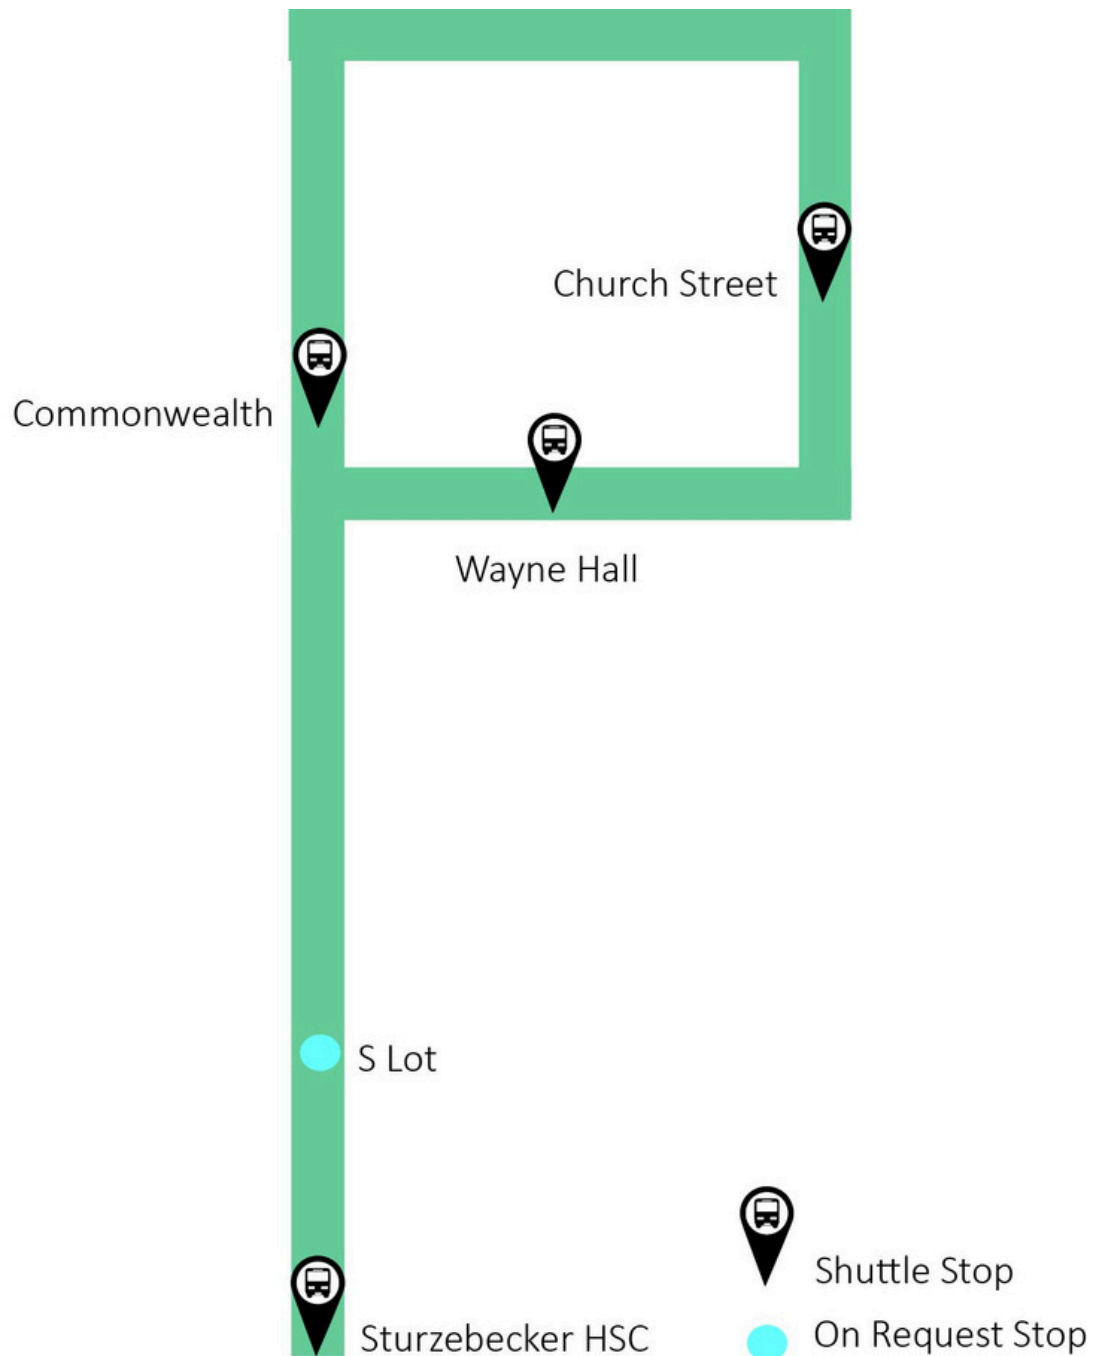

WCU Shuttles

Green Route

 *Monday-Thursday: 8:30 AM - 6:00 PM*
Friday: 8:30 AM - 4:00 PM

WEEKDAY SERVICE FREQUENCY

WEEKDAYS NORTHBOUND		
HSC	Commonwealth Hall	Church Street
8:39 AM	8:43	8:46
8:57	9:01	9:04
THEN EVERY 9 MINUTES UNTIL		
3:51 PM	3:55	3:58
4:09	4:1	4:16
4:27	4:31	4:34
4:45	4:49	4:52
5:03	5:07	5:10
5:21	5:25	5:28
5:39	5:43	5:46
M-TH SERVICE ENDS AT 6 PM FRI SERVICE ENDS AT 4 PM		

GREEN ROUTE

NORTH CAMPUS

SOUTH CAMPUS

- STUDENT SERVICES**
- 27. Sykes Student Union
 - 28. FHG Library
 - 29. Peoples
 - 30. Student Rec Center
 - 31. Lawrence Center
 - 32. University Post Office

- STUDENT HOUSING**
- 1. Tyson
 - 2. Goshen
 - 3. Schmidt
 - 4. Killinger
 - 5. Brandywine Hall
 - 6. Allegheny Hall
 - 7. Commonwealth Hall
 - 8. University Hall
 - 9. College Arms Apts.
 - 10. South Campus Apts.
 - 11. Village Campus Apts.

- ACADEMIC BUILDINGS**
- 12. BPMC
 - 13. Mitchell
 - 14. 25 University Ave.
 - 15. Ruby Jones Hall
 - 16. SECC
 - 17. Ehinger/Hollinger
 - 18. Science Complex
 - 19. Anderson Hall
 - 20. Old Library
 - 21. Recitation Hall
 - 22. Main Hall
 - 23. E.O. Bull
 - 24. Swope
 - 25. 210 E. Rosedale
 - 26. Sturzebecker HSC

STOPS

- Church Street
- Wayne Hall
- Sturzebecker (HSC)
- Commonwealth

On-Request Stops:

- S-Lot, O-Lot

- Shuttle Stops
- On-Request Shuttle Stops