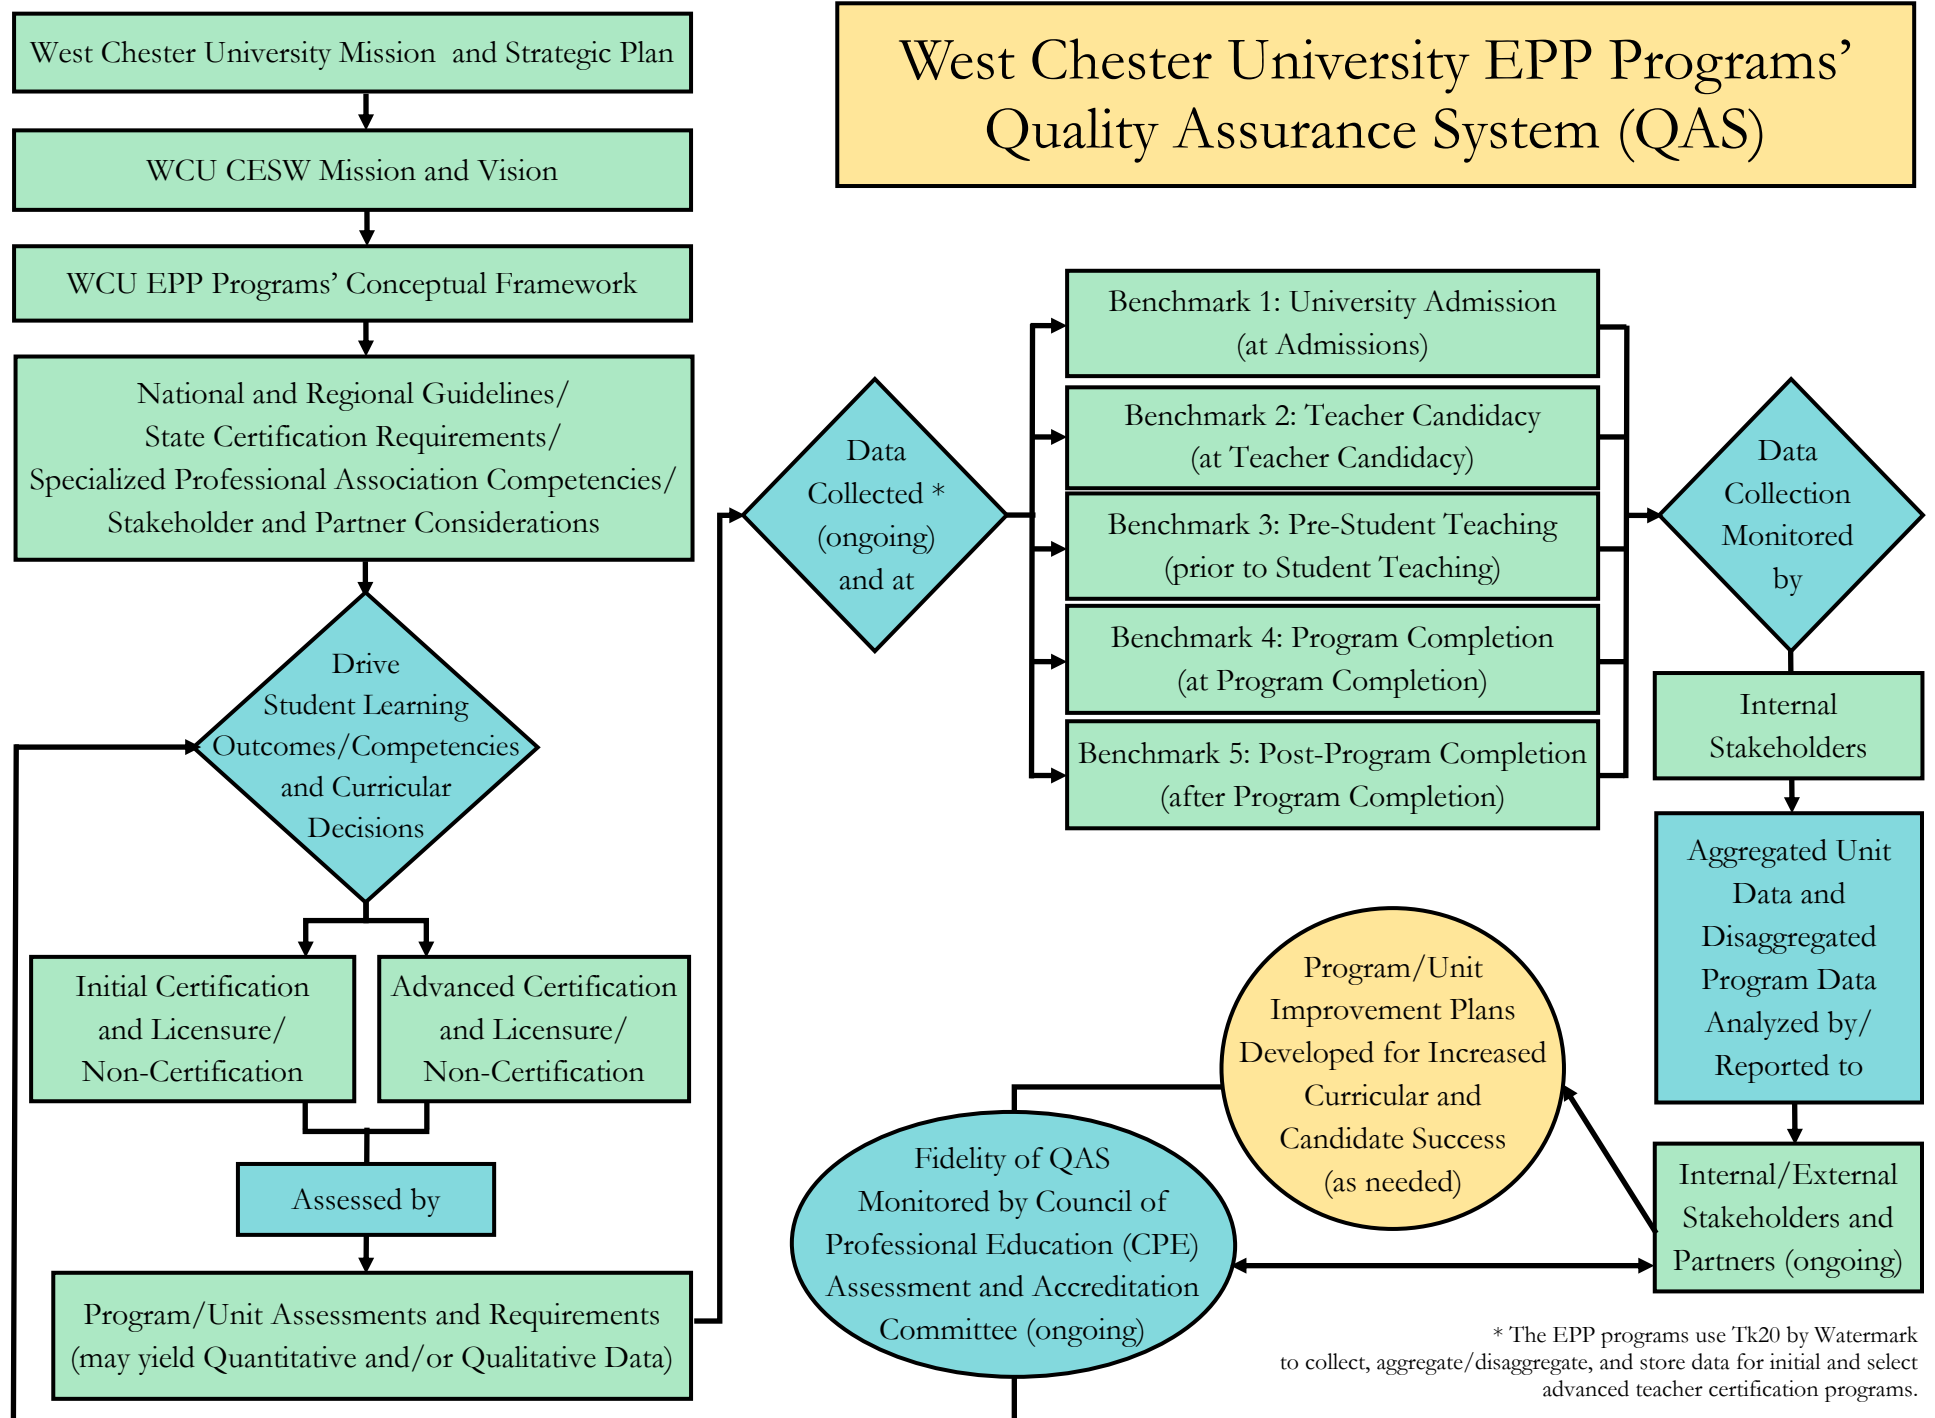

EPP Initial Programs' Quality Assurance System (QAS) Flowchart

* The EPP programs use Tk20 by Watermark to collect, aggregate/disaggregate, and store data for initial and select advanced teacher certification programs.

EPP Advanced Programs' Quality Assurance System (QAS) Flowchart

* The EPP programs use Tk20 by Watermark to collect, aggregate/disaggregate, and store data for initial and select advanced teacher certification programs.