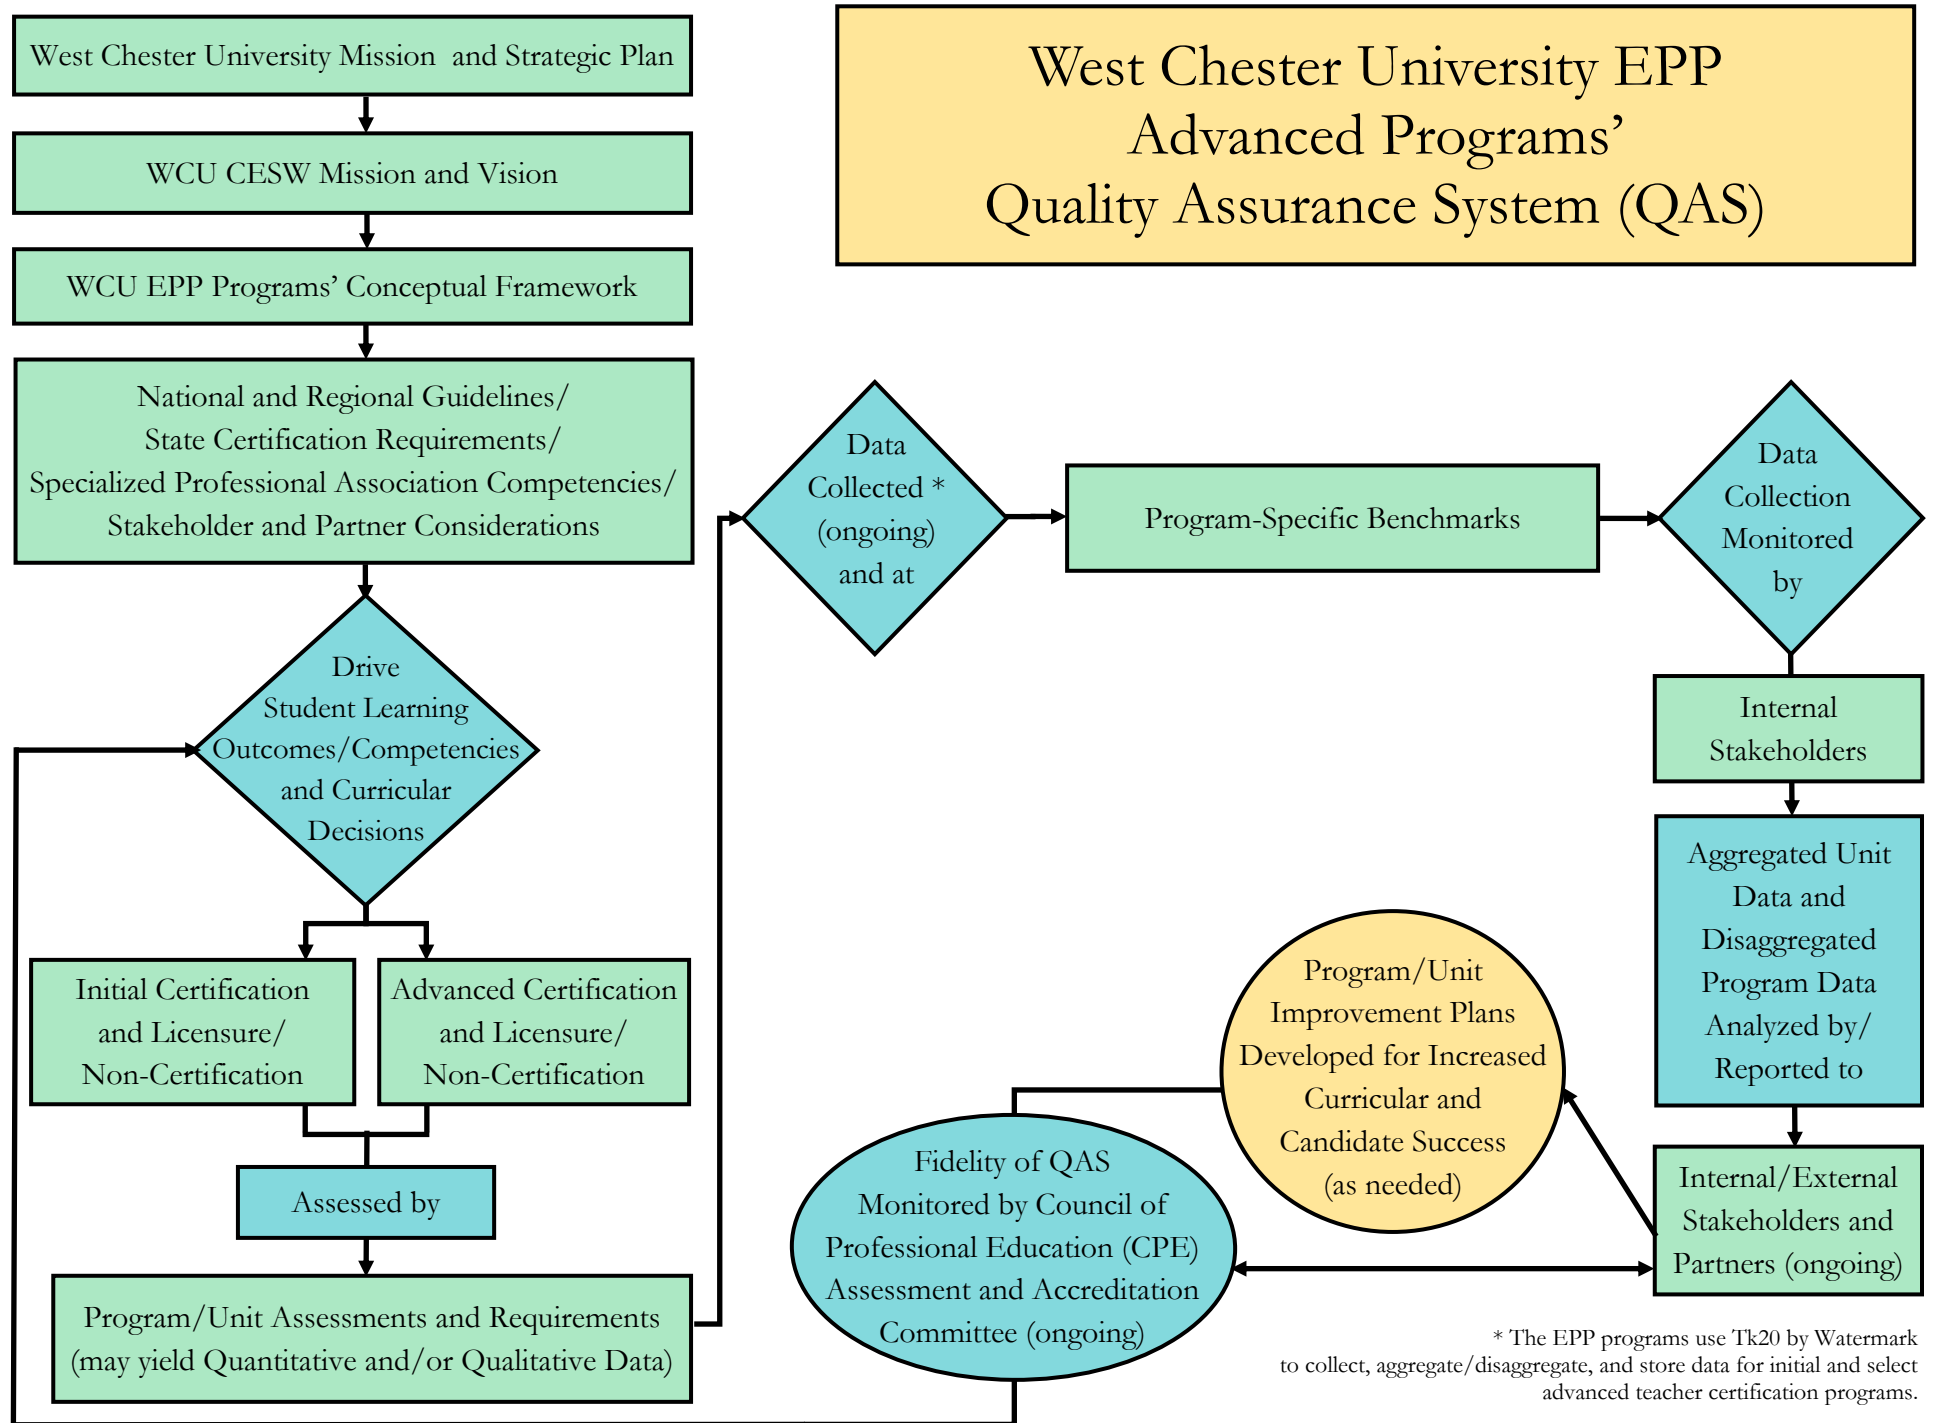

EPP Initial Programs' Quality Assurance System (QAS) Flowchart

* The EPP programs use Tk20 by Watermark to collect, aggregate/disaggregate, and store data for initial and select advanced teacher certification programs.

EPP Advanced Programs' Quality Assurance System (QAS) Flowchart

* The EPP programs use Tk20 by Watermark to collect, aggregate/disaggregate, and store data for initial and select advanced teacher certification programs.